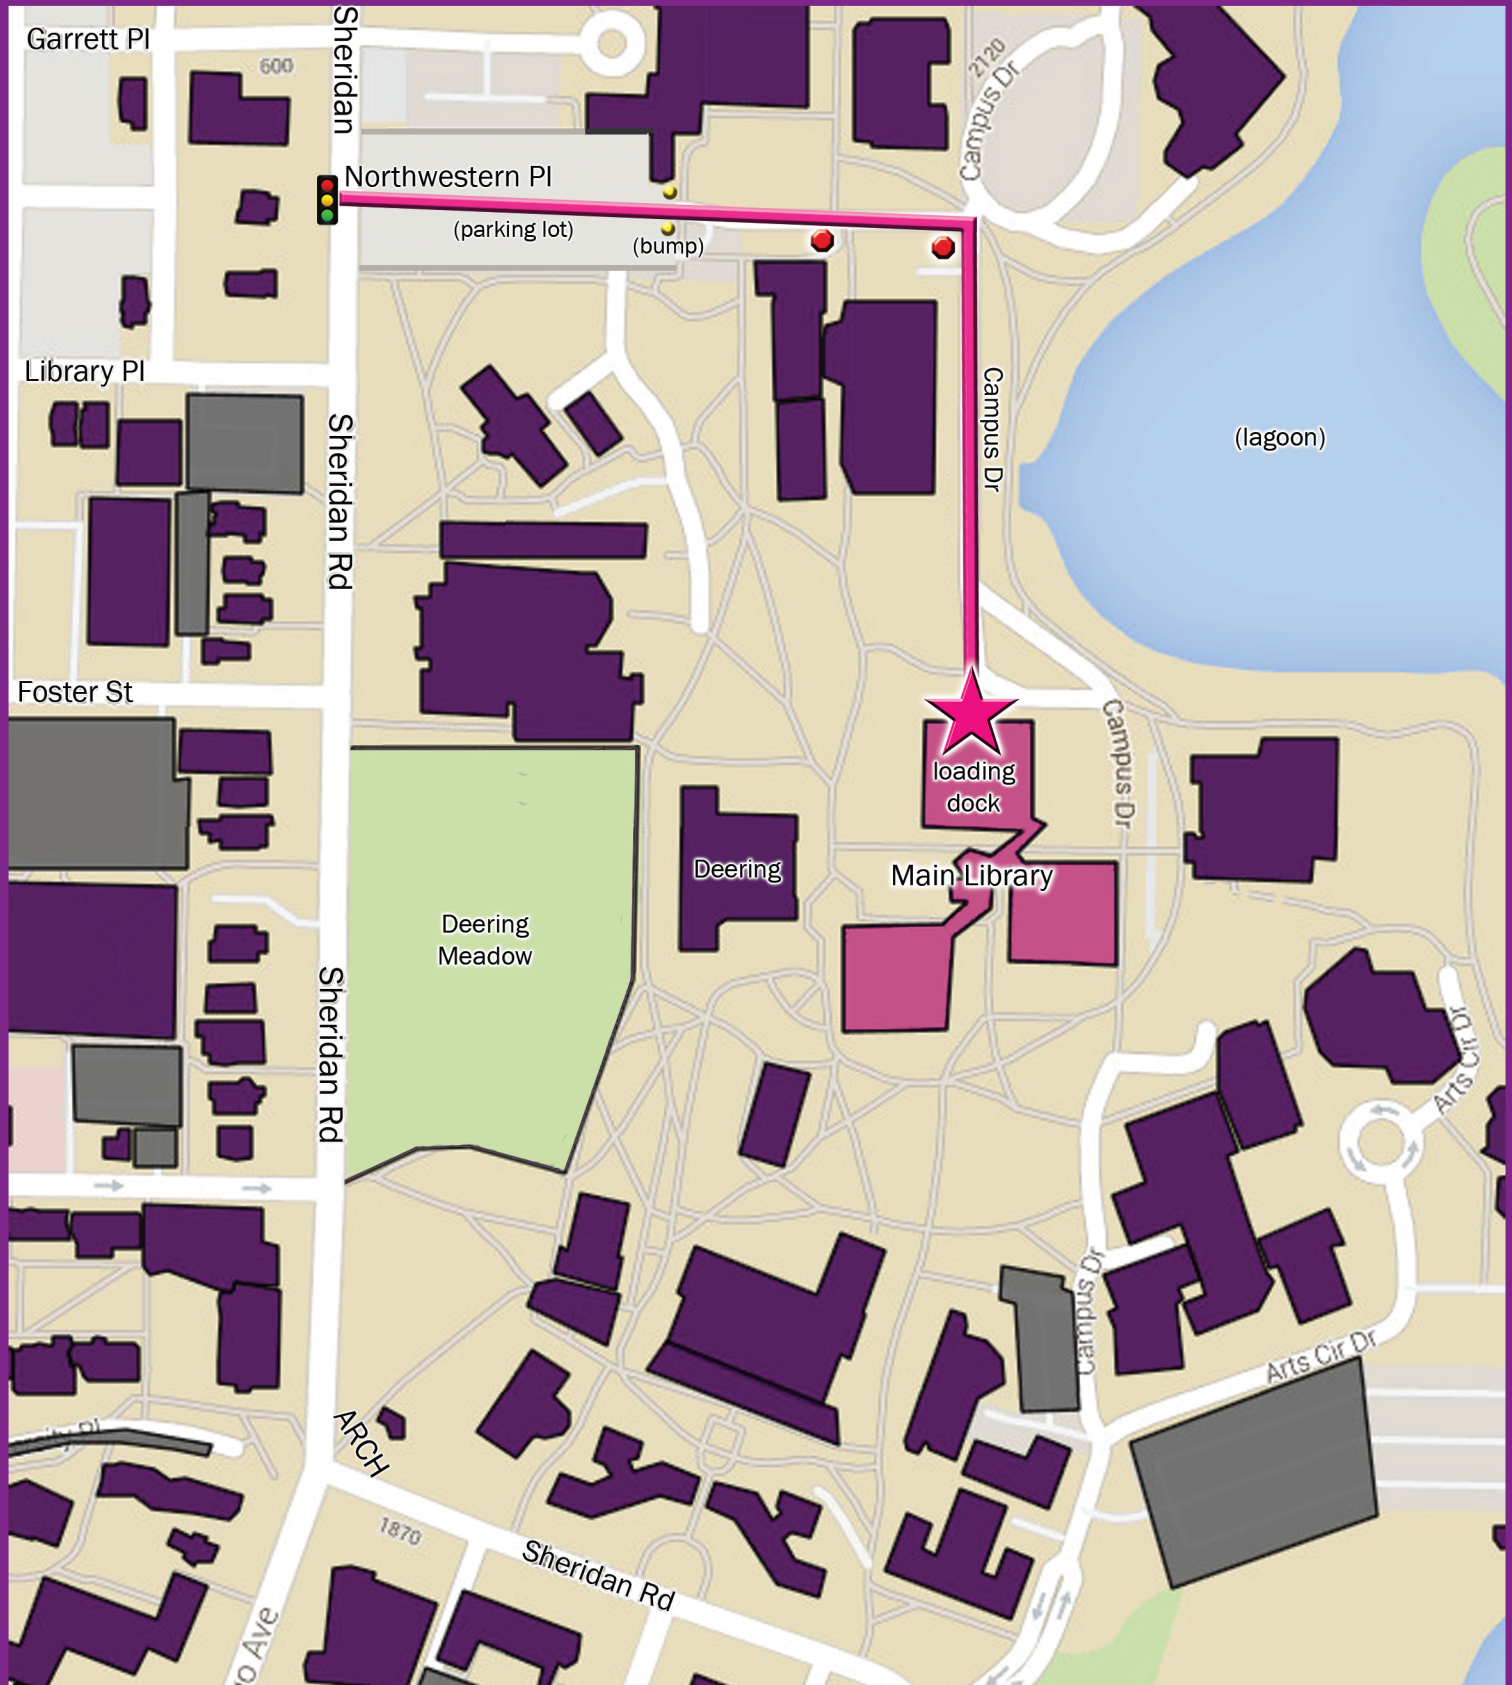

Directions to Northwestern University Library Loading Dock

1970 Campus Drive, Evanston IL 60208

Turn from Sheridan onto Northwestern Pl (parking lot) and head east. Drive over the curb past the two yellow “BUMP” signs. Turn right at 2nd stop sign and proceed to loading dock.